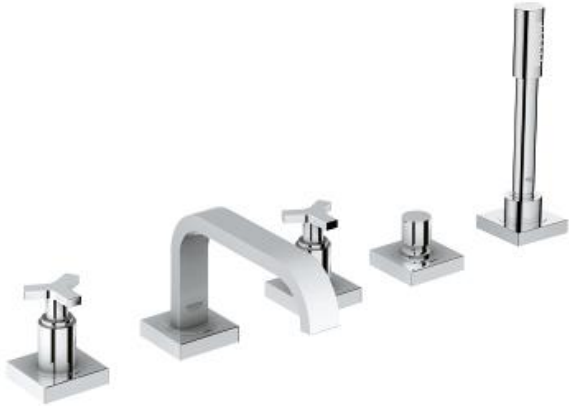

ALLURE
 5-Hole Bath Combination
 MODEL # 25083001

Pure Freude an Wasser

GROHE America, Inc | 200 North Gary Avenue, Suite G, Roselle, IL 60172
 Phone: +1 (800) 444-7643 | Fax: +1 (800) 225-2778 | us-customerservice@grohe.com

Product Description:
5-Hole Bath Combination

- Standard Specification:**
- 1/2" ceramic cartridges (180° turn)
 - **GROHE StarLight** chrome finish
 - 8 1/4" bath tub spout without diverter
 - Sena hand shower 1.75 gpm

Color:
 □ 25083001 StarLight Chrome